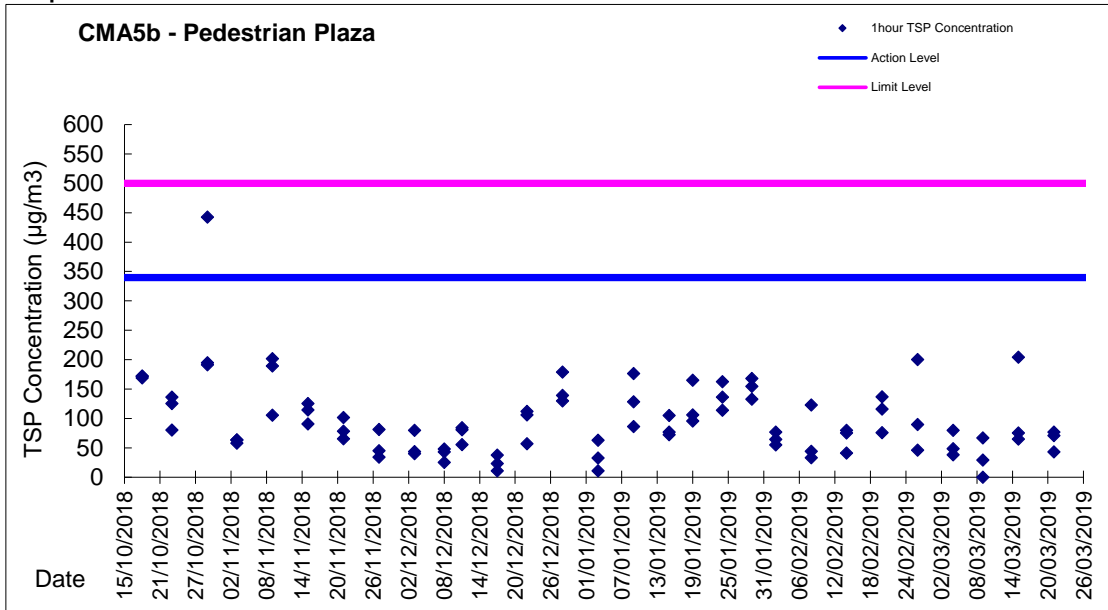

Graphic Presentation of 1 hour TSP Result for EP-376/2009

Graphic Presentation of 24 hour TSP Result for EP-376/2009

Graphic Presentation of 1 hour TSP Result for EP-376/2009

Graphic Presentation of 24 hour TSP Result for EP-376/2009