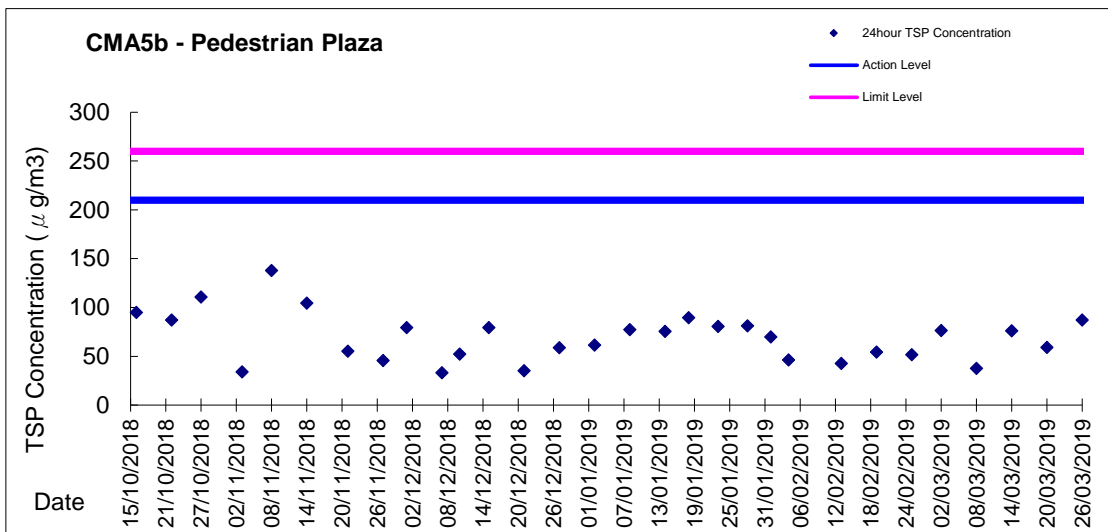

Graphic Presentation of 1 hour TSP Result for EP-376/2009

Graphic Presentation of 24 hour TSP Result for EP-376/2009

Graphic Presentation of 1 hour TSP Result for EP-376/2009

Graphic Presentation of 24 hour TSP Result for EP-376/2009