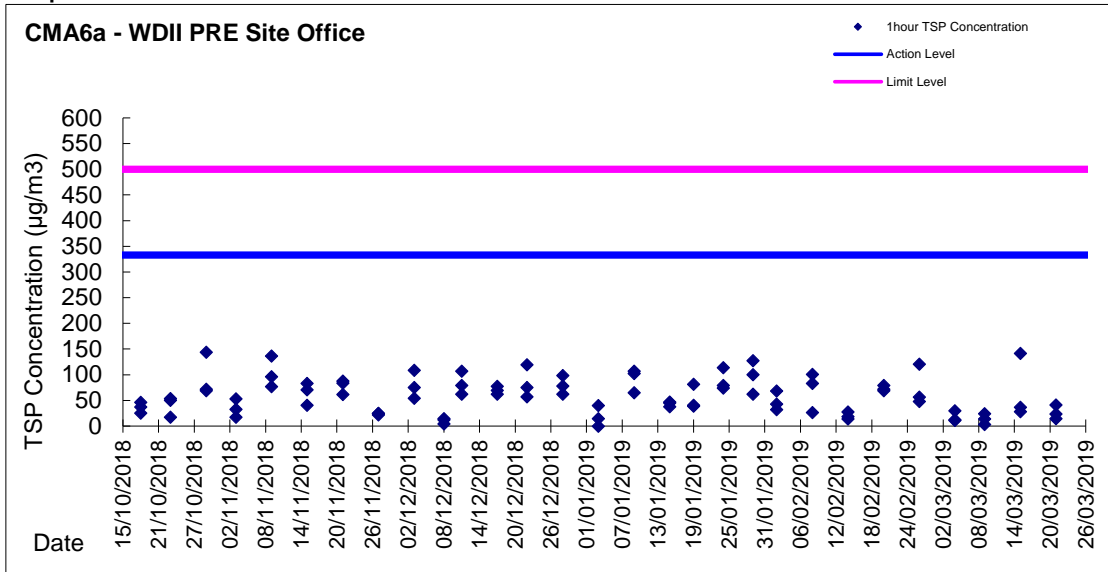

Graphic Presentation of 1 hour TSP Result for EP-376/2009

Graphic Presentation of 24 hour TSP Result for EP-376/2009

Graphic Presentation of 1 hour TSP Result for EP-376/2009

Graphic Presentation of 24 hour TSP Result for EP-376/2009